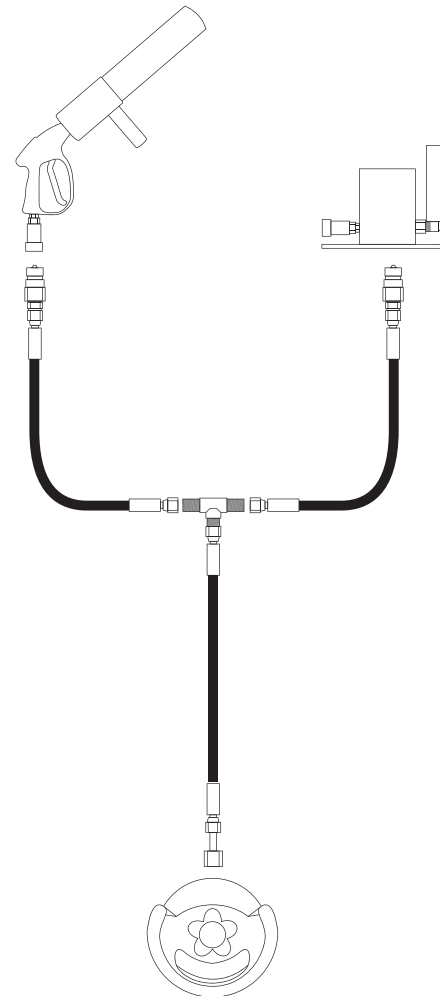

Secured Hoses with Splitter

85031

Secured 10 m of hosing with splitter for CO₂ machines. 3 hoses in total. Connect 2 machines to 1 tank.