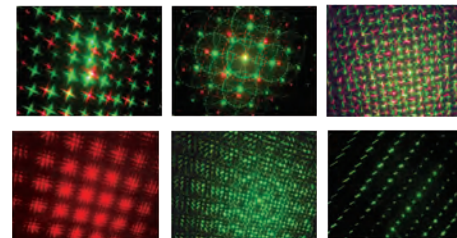

Voltage.....AC 220 - 240 V
Frequency.....50 ~ 60 Hz
Laser power ..... R > 100 mW, G > 40 mW
Laser diode.....R: 650 nm, G: 532 nm
solid state laser
Control mode.....Auto-play, sound,
DMX
Size.....460 x 350 x 210 mm
Weight.....2.7 kg

A lovely green and red laser effect. You can not only control the effect, but also the position, movement and speed. Everything you need to make an impressive light show.