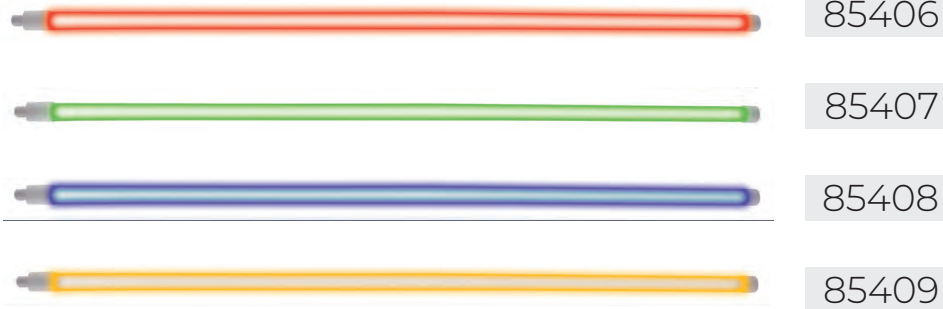

LED Magic Ball

84425

Voltage.....AC 100 - 240 V
 Frequency.....50 ~ 60 Hz
 Power.....5 W
 LED.....6 x 1 W high brightness (2R, 1G, 1B, 1O, 1W)
 Control mode.....Auto, sound
 Size.....195 x 195 x 190 mm
 Weight.....0.61 kg

The LED Magic Ball emits 82 strong beams of light, displaying rings and water running effects with adjustable strobe, speed and brightness.

LED Tube

Voltage.....AC 185 - 265 V
 Power.....16 W, 96 pcs SMD 2835
 Size.....26 mm x 1198 mm