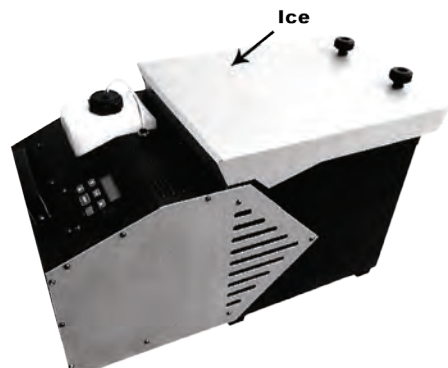

Very powerful hazer for in- and outdoor use.
Use with special water based haze liquid.

Ice Low Fog 1200 W

64459

Voltage.....AC 220 - 240 V
 Frequency.....50 ~ 60 Hz
 Power.....1200 W
 Range.....80 m³
 Fuel.....Ice / Dry ice
 Control mode..... Manual, wireless remote,
 DMX
 Size.....760 x 455 x 465 mm
 Weight.....25 kg