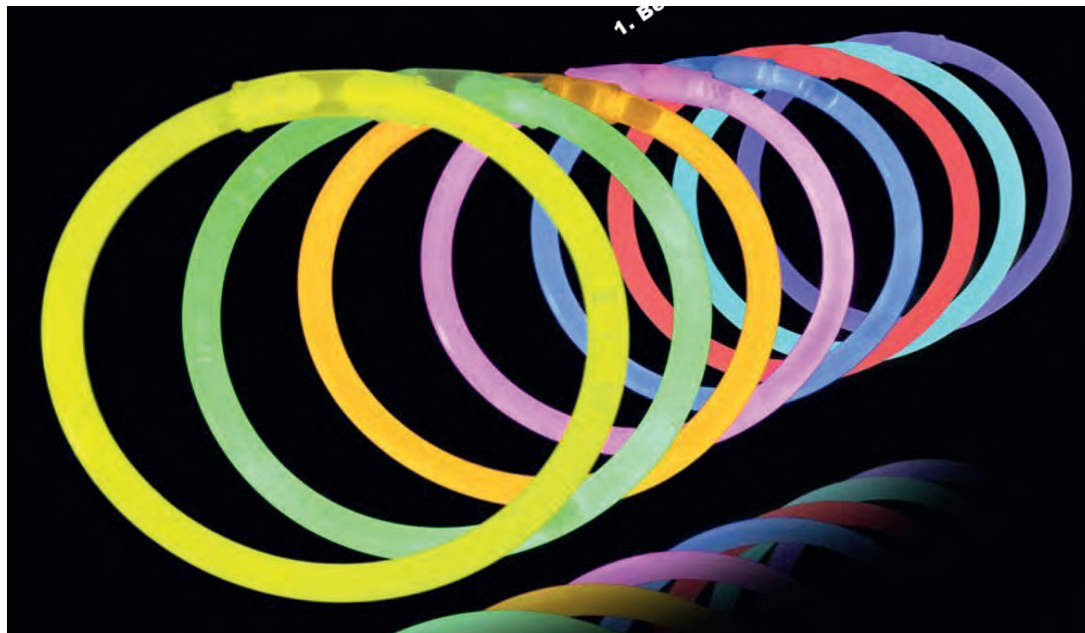

Glow Stick Bracelets, Extra wide

53858

30 pcs., 20 cm with connectors.
mixed colors