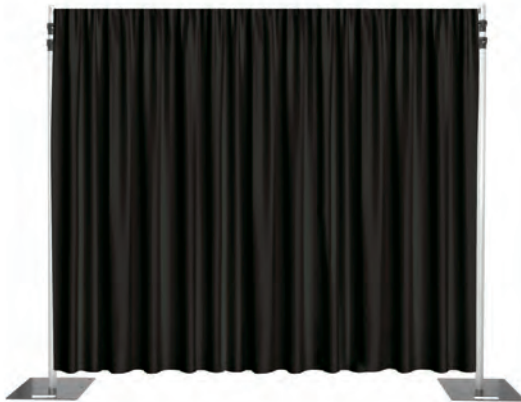

LOUNGE

Pipe & Drape Set

84045

2 Metal bases 35 x 35 cm
2 x Aluminium adjustable pipes = 200 - 400 cm
Aluminium cross beam total = 300 cm

Pipe & Drape Extension

84046

1 Metal base 35 x 35 cm
1 x Aluminium adjustable pipe = 200 - 400 cm
Aluminium cross beam total = 300 cm

Backdrop

- 84668Backdrop 6 x 4 m black
- 84669 Backdrop 6 x 4 m white
- 84670 Backdrop 2 x 3 m black
- 84671Backdrop 2 x 3 m white

With loops on 2 sides

Lounge Fringe Curtain

80051 Lounge Fringe curtain
280 x 300 cm (h x w)
Available in Black or White