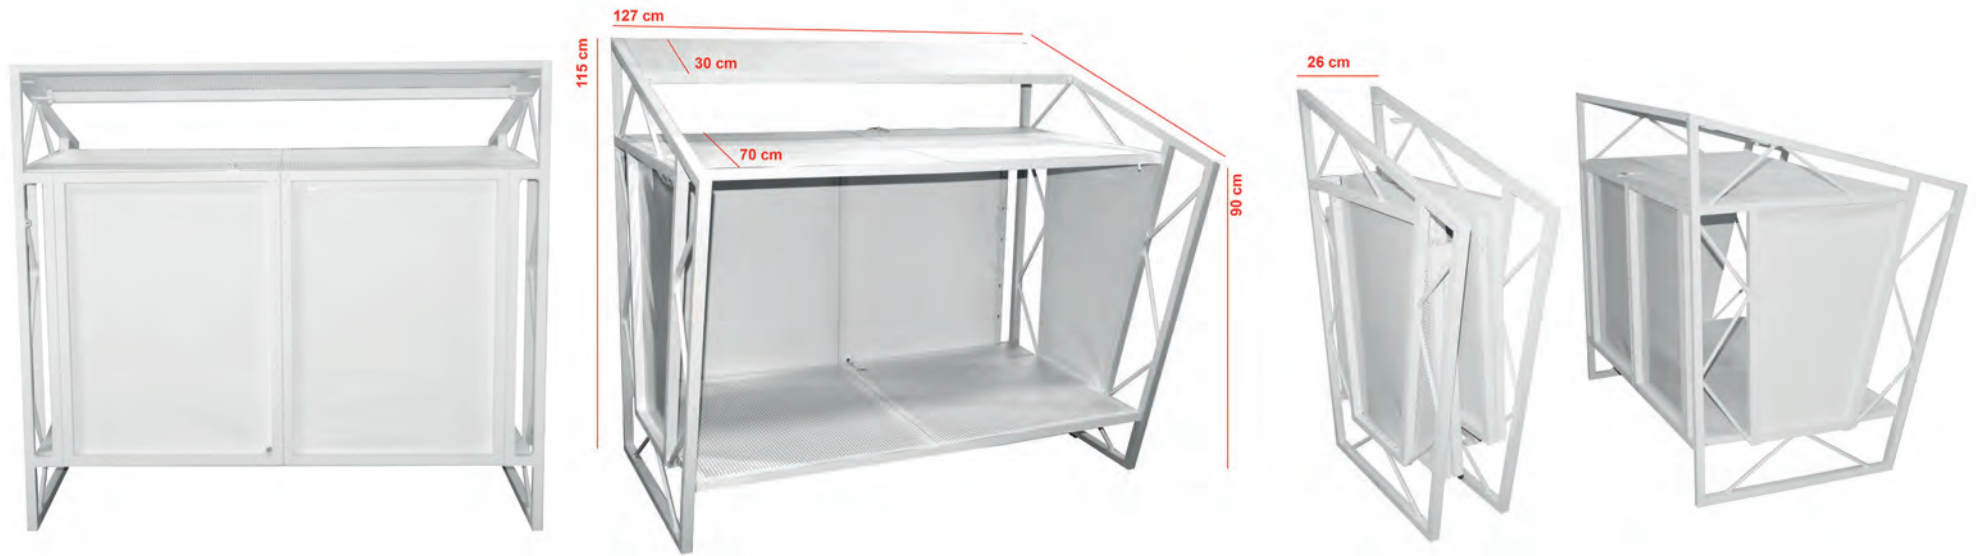

Material.....Aluminium
 Color.....Black
 Load capacity80 kg
 HeightAdjustable range 100 - 180 cm
 Tube \varnothing 35 - 38 mm
 Weight.....3,2 kg

Foldable DJ Booth

- 84927 White
- 84928 Black

The Stage-Effects foldable mobile DJ booth is a sleek portable DJ stand. A High-impact visual solution for any mobile DJ or Club DJ setup. It can also be used for AV presentations, exhibitions and conferences with its eye-catching design.