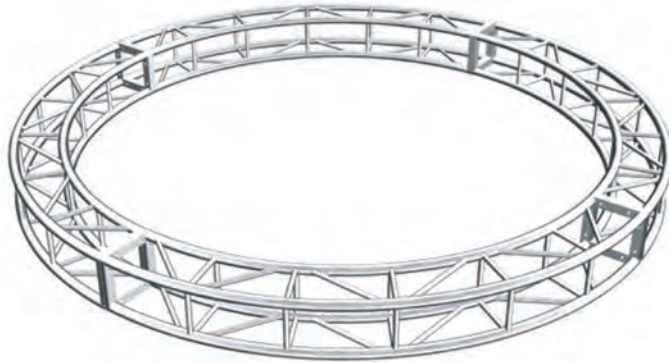

Round Truss

84469..... Truss round $\varnothing$ 20 x 20 x 400 cm

84470..... Truss round $\varnothing$ 20 x 20 x 600 cm