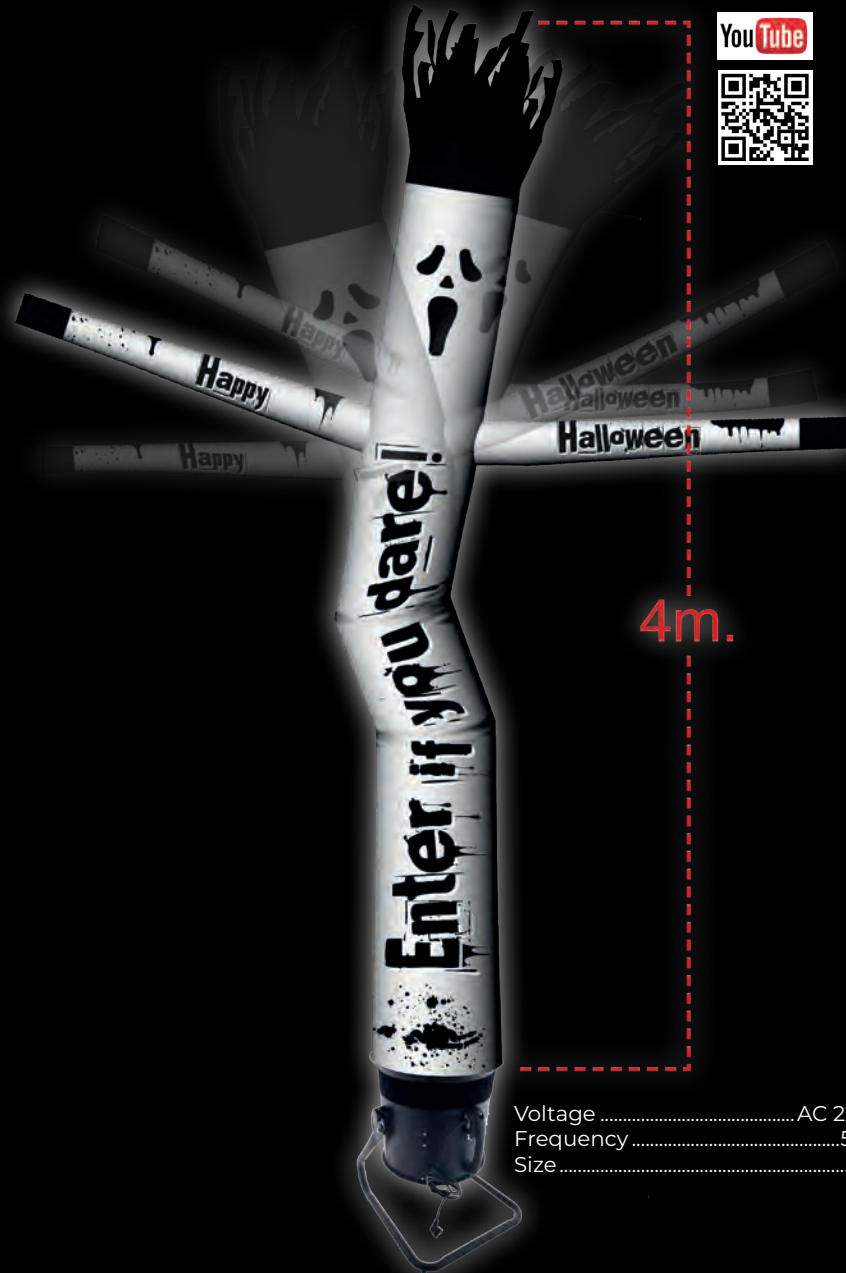

94270

4m.

Voltage AC 220 - 240 V
 Frequency 50 ~ 60 Hz
 Size 400 cm

Voltage AC 220 - 240 V
 Frequency 50 ~ 60 Hz
 Features movement, sound, light
 Size 64 x 81 x 240 cm

2 Witches With Cauldron, 180 cm

94214