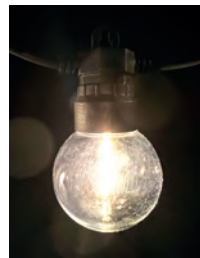

LED Light Garland White

87125

Voltage..... AC 220 - 240 V
Frequency..... 50 ~ 60 Hz
Length..... 12.5 m
Features..... 20 bulbs

LED Light Garland RGB

84127

Voltage..... AC 220 - 240 V
Frequency..... 50 ~ 60 Hz
Length..... 12.5 m
Features..... 20 bulbs

4 programs built-in.
For indoor + outdoor use.

Flame Light Bulb

84982

Voltage..... AC 220 - 240V
Frequency..... 50 ~ 60 Hz
Fitting..... E14

LED Fibre Chandelier

85374

Voltage..... AC 220 - 240 V
Frequency..... 50 ~ 60 Hz
Power..... 200 W
LED..... 30W COB LED
Size..... 1200 x 600 x 600 mm
Control mode..... Auto-play, sound, DMX, master/slave