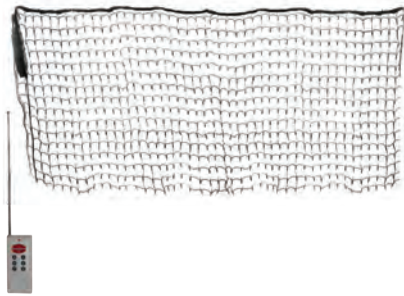

Software included.
 Curtain without holder.

Scrolling Net LED

84285

Voltage.....AC 220 - 240 V
 Frequency.....50 ~ 60 Hz
 Size.....230 x 70 cm

Programmable LED net with remote.
 Easy to use. All letters from A-Z and
 symbols can be displayed.