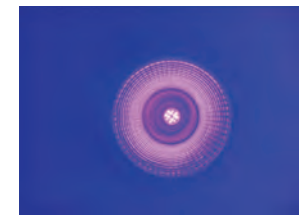

Voltage.....AC 220 - 240 V
Frequency.....50 ~ 60 Hz
Power.....25 W
Light Source.....15 W UV COB LED
Control mode.....Auto, DMX

Non dimmable