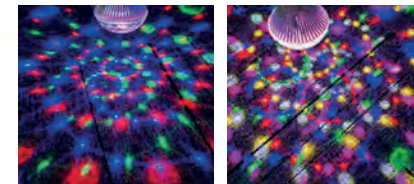

LED Light Garland White

87125

Voltage..... AC 220 - 240 V
Frequency..... 50 ~ 60 Hz
Length..... 12.5 m
Features..... 20 bulbs

LED Light Garland RGB

84127

Voltage..... AC 220 - 240 V
Frequency..... 50 ~ 60 Hz
Length..... 12.5 m
Features..... 20 bulbs