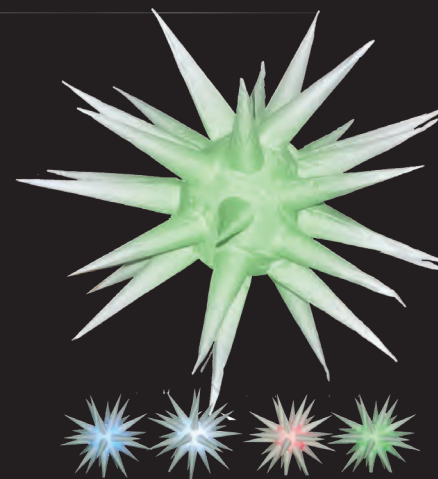

Inflatable star with light color changes.
16 colors, 4 programs, dimmable, built-in fan.

Inflatable LED Grape

84352

Voltage..... AC 100 - 240 V
Frequency..... 50 ~ 60 Hz
Control mode..... Wireless remote
Size..... 150 x 200 cm

Inflatable spike grape with light color changes.
16 colors, 4 programs, dimmable, built-in fan.

Inflatable LED Spike Star

84104

Voltage..... AC 100 - 240 V
Frequency..... 50 ~ 60 Hz
Control mode..... Wireless remote
Size..... 150 cm