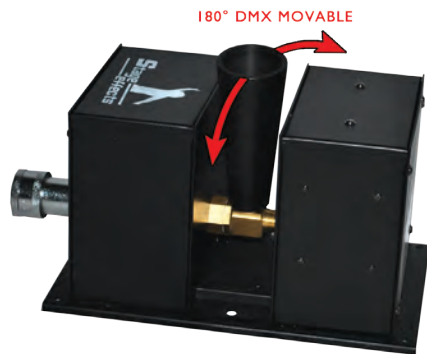

Moving CO₂ Jet

84401

YouTube

Voltage.....AC 220 - 240 V
Frequency.....50 ~ 60 Hz
Power.....150 W
Range.....5 - 6 m
Fuel.....CO₂
Air Pressure.....80 kg
Control mode.....DMX
Size.....300 x 230 x 180 mm
Weight.....9 kg

Secured 6 m hose included.