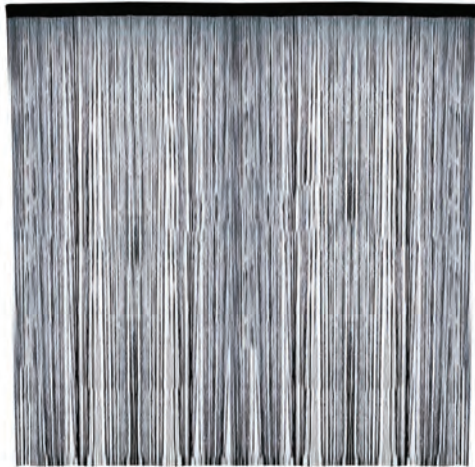

Lounge Fringe Curtain

80051 ..... Lounge Fringe curtain
280 x 300 cm (h x w)
Available in Black or White

80050 ..... Lounge Fringe Curtain
200 x 100 cm (h x w)
Available in Black or White