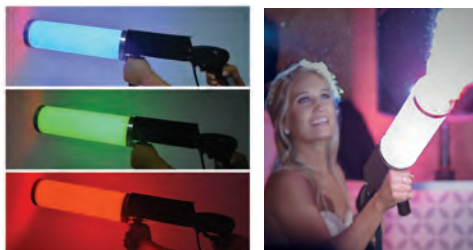

No special fog liquids

See them in action

Just H₂O

YouTube

CO₂ Gun with LED light

85141

Power.....Built-in rechargeable battery, charger included
 LED.....RGB, auto-change
 Control mode.....Manual
 Range.....9 - 10 m
 Fuel.....CO₂
 Air Pressure.....80 kg
 Size.....705 x 260 x 50 mm
 Weight.....7 kg