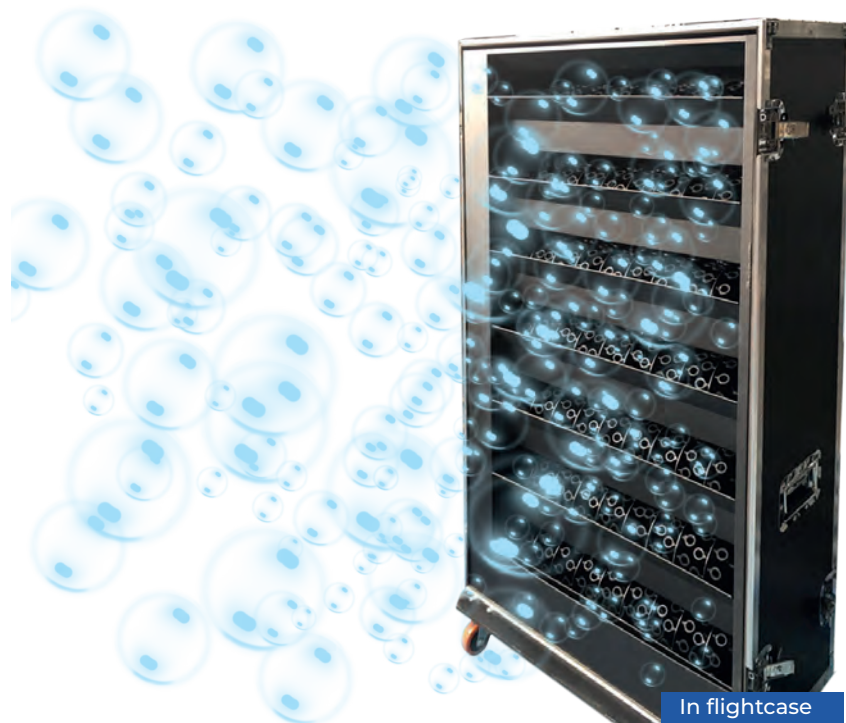

42 Powerfull fans create a wall of bubbles.
 You only need a few seconds to cover the
 whole area in bubbles. Suitable for big open
 air areas.

YouTube

Use with special bubble liquid.

In flightcase

Smoke / Bubble Machine 2-in-1