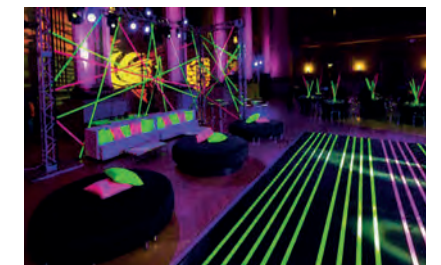

Fluorescent UV Tape

15 mm x 5 meter / roll

- 87132 ..... Green
- 87130 ..... Yellow
- 87131 ..... Orange
- 87133 ..... Pink