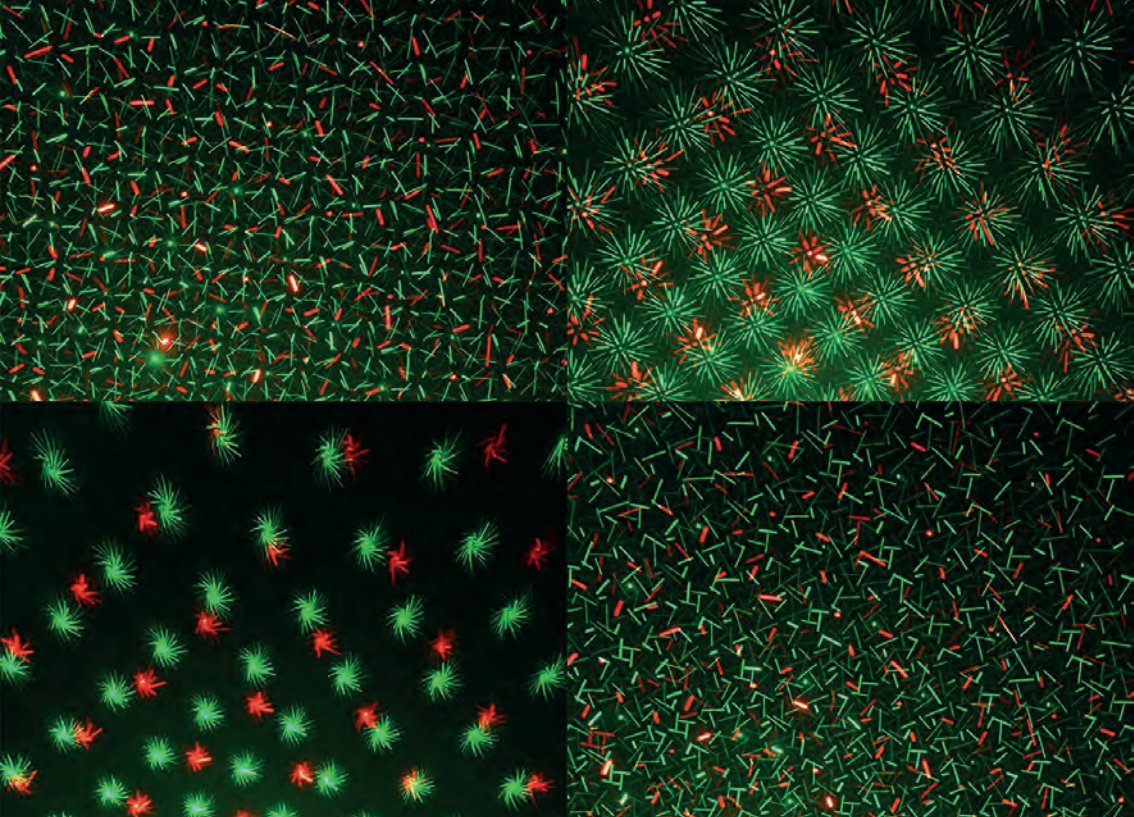

Mini Twinkling Laser RG 84122

Voltage.....AC 220 - 240 V
Frequency.....50 ~ 60 Hz
Laser power ..... R > 60 mW, G > 20 mW
Laser diode.....R: 650 nm, G: 532 nm
solid state laser
Control mode.....Auto-play, sound
Size.....117 x 92 x 52 mm
Weight.....0.4 kg

Strobe, rotation, adjustable speed, 5000 dots, patterns can move to the beat, fireflies effect.

Mini Twinkling Laser RB 84343

Voltage.....AC 220 - 240 V
Frequency.....50 ~ 60 Hz
Laser power ..... R > 60 mW, B > 100 mW
Laser diode.....R: 650 nm, B: 445 nm
solid state laser
Control mode.....Auto-play, sound
Size.....117 x 92 x 52 mm
Weight.....0.4 kg

Strobe, rotation, adjustable speed, 5000 dots, patterns can move to the beat, fireflies effect.