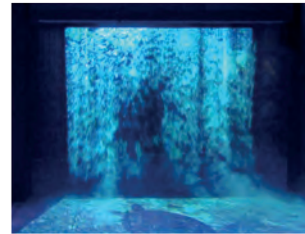

84518

Secured 10 m hose for CO₂ machines

Secured Hoses with Splitter

85031

Secured 10 m of hosing with splitter for CO₂ machines. 3 hoses in total. Connect 2 machines to 1 tank.

1 2

Fog screen

85470