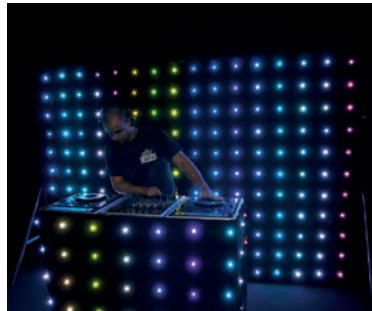

Suitable for indoor use.
 Versatile pinspot in black metal housing.

**Combine
 with mirror
 balls (p. 99)
 for dazzling
 effects!**

LED Curtain 100 x 200 cm RGB

84350

Voltage.....AC 220 - 240 V
 Frequency.....50 ~ 60 Hz
 Control mode.....All on, Auto-play,
 remote control
 Size.....200 x 100 cm