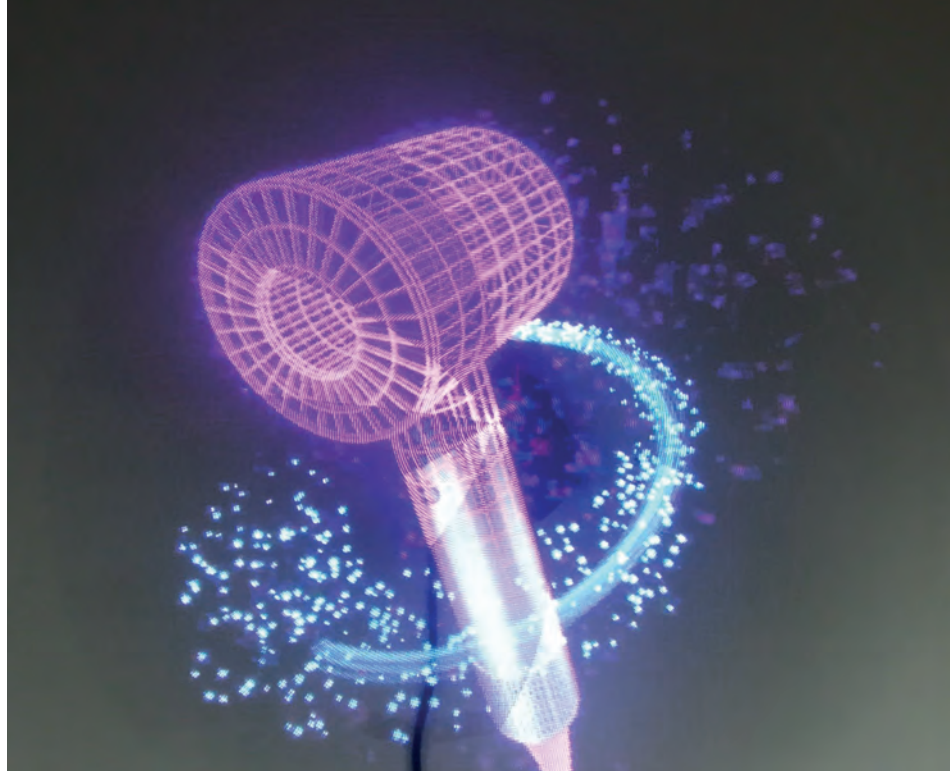

LED Advertising Machine, 40 cm

85604

Voltage.....AC 220 - 240 V
Frequency.....50 ~ 60 Hz
Light source.....LED, RGB, 224 pcs.
Control mode.....Plug & play
Supported formats.....MP4/AVI/RMVB/
MKV/GIF/JPG/PNG
Storage.....MicroSD
(USB adapter included)
Size.....420 x 130 x 110 mm
Weight.....0.96 kg

3D holographic effect makes content
appear to be floating in the air.
Software included.

Protection Cover For 85604

85671

Size.....530 x 530 x 260 mm
Weight.....2 kg

Only suitable for LED advertising fan
85604

LED Advertising Machine, 65 cm

85672

Voltage.....AC 220 - 240 V
Frequency.....50 ~ 60 Hz
Light source.....LED, RGB, 1615 pcs.
Resolution.....1024 x 1024
Control mode.....Remote control
Supported formats.....MP4/AVI/RMVB/
MKV/GIF/JPG/PNG
Storage..MicroSD (USB adapter included)
Size.....650 x 650 x 70 mm
Weight.....2 kg

3D holographic effect makes content
appear to be floating in the air.
Double blades for a more stable image.
Software included.