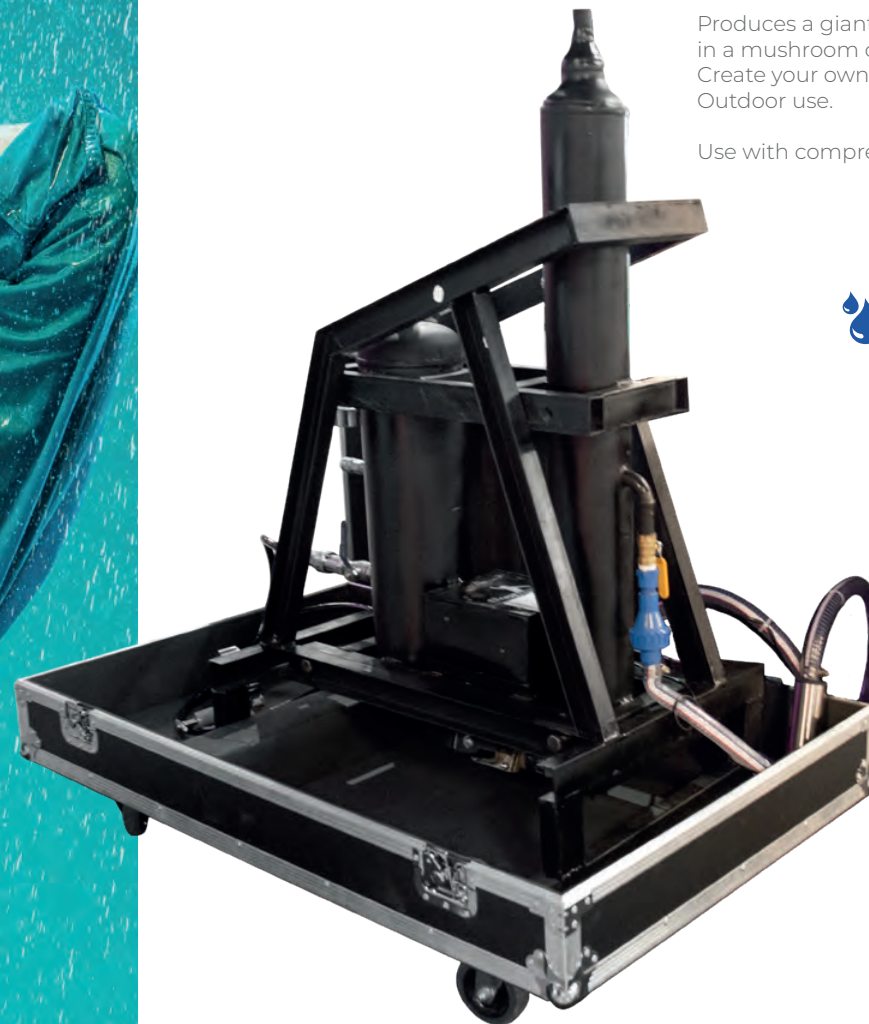

Water Cannon

85677

Voltage.....AC 220 - 240 V
Frequency.....50 ~ 60 Hz
Range.....40 m
Water capacity.....15 L
Control mode.....Manual, DMX
Size.....1300 x 1200 x 510 cm
Weight.....70 kg

Produces a giant burst of water, descending in a mushroom cloud.
Create your own rain effect.
Outdoor use.

Use with compressed air or CO₂

YouTube