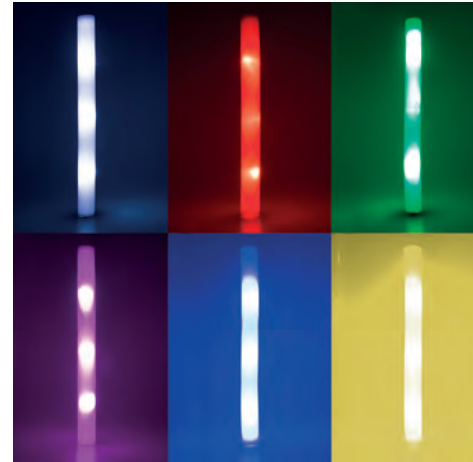

Flagline, 5 m, 10 flags

84931

Flag, 90 x 150 cm

62369

Foamstick, Single Color

65161

Battery operated foam light stick.
Available in red, blue,
white, pink, green, yellow

Size..... 48 cm

Foamstick RGB Light

65162

Battery operated foam light stick.
Different light effect programs.
RGB light colors.

Size..... 48 cm

Foamstick, 3 Colors

Size..... 48 cm

65233

blue / white / red