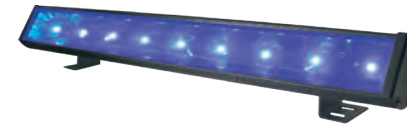

For indoor + outdoor use.

Blacklight Lightbulb

84667

Voltage.....AC 230 V
 Frequency.....50 ~ 60 Hz
 Power.....25 W
 Fitting.....E27

Non dimmable. Energy A

LED Blacklight Bar 9 x 3W

85220

Voltage.....AC 100 - 240 V
 Frequency.....47 ~ 63 Hz
 Power.....30 W
 Light source.....9 x 3 W UV LED
 UV wave.....380 ~ 420 nm
 Driver current.....680 mA
 Control mode.....Sound, remote control
 Size.....500 x 60 x 90 mm
 Weight.....1.34 kg