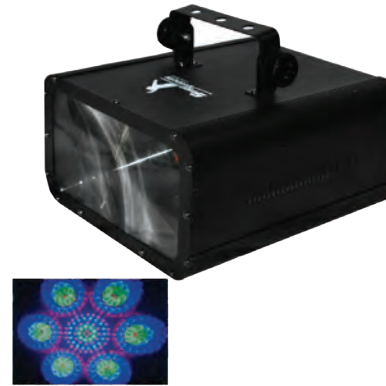

LED Effect Light

84225

Voltage.....AC 220 - 240 V
Frequency.....50 ~ 60 Hz
Power.....60 W
LED.....360 LEDs / 5 mm
Control mode.....Auto-play, sound, DMX,
DMX.....15 channels
Size.....320 x 280 x 160 mm
Weight.....6.5 kg

RGB single color and color mixing.
Fresnel lens that creates various effects.