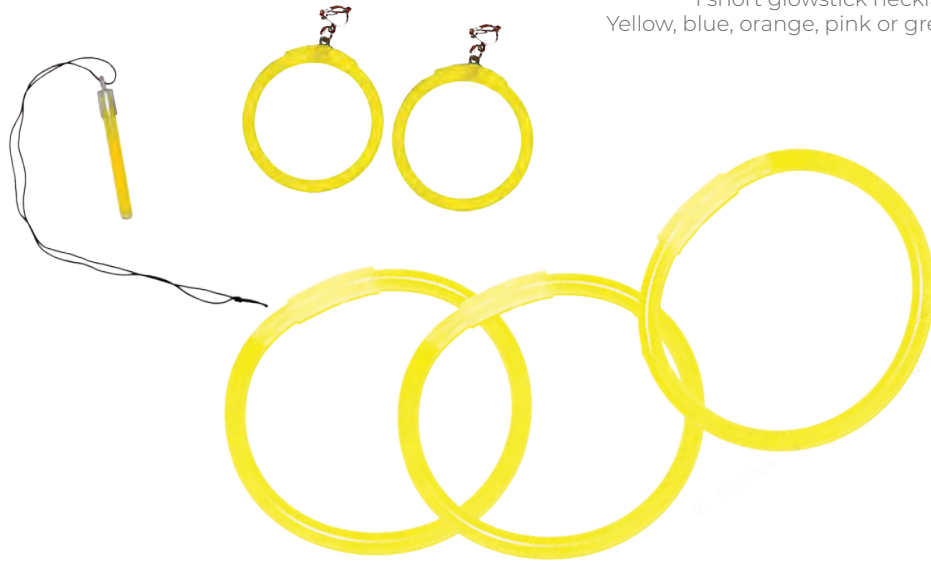

15 mm x 5 meter / roll

- 87132 Green
- 87130 Yellow
- 87131 Orange
- 87133 Pink

Headband With LED Fiberlights

65230

12 Maracas With Light, 6 asst.

65160

Glow Stick Jewelry Set

53667

2 glowsticks earrings with clips
3 glowsticks bracelets
1 short glowstick necklace
Yellow, blue, orange, pink or green

Glow Stick Tubes

Bracelet

53467

15 pcs., 20 cm with connectors.
mixed colors

Bracelet

53198