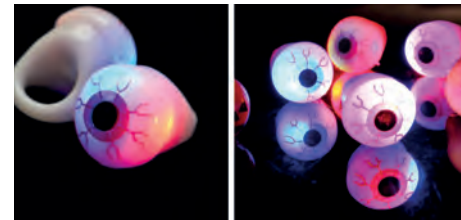

30 pcs., 20 cm with connectors.
mixed colors

Glow Stick Headband

53211

3 glow sticks and 1 headband.
Yellow, blue, orange, pink or green.

Glow Stick Glasses

53205

2 glowsticks and 1 glasses.
mixed colors

Big Glow Stick

53207

1 pcs. 15 cm with hook and cord.
Yellow, blue, orange, pink, red or green.

LED Rings Smiley

53429

Box with 36 jelly LED smiley rings.
One Size. Great retro party gadget.

LED Rings Eye

65222

Box with 36 jelly LED eye rings.
One Size