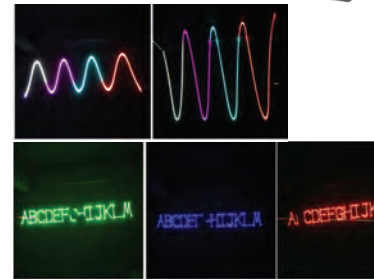

Laser Cube 500 mW RGB

84685