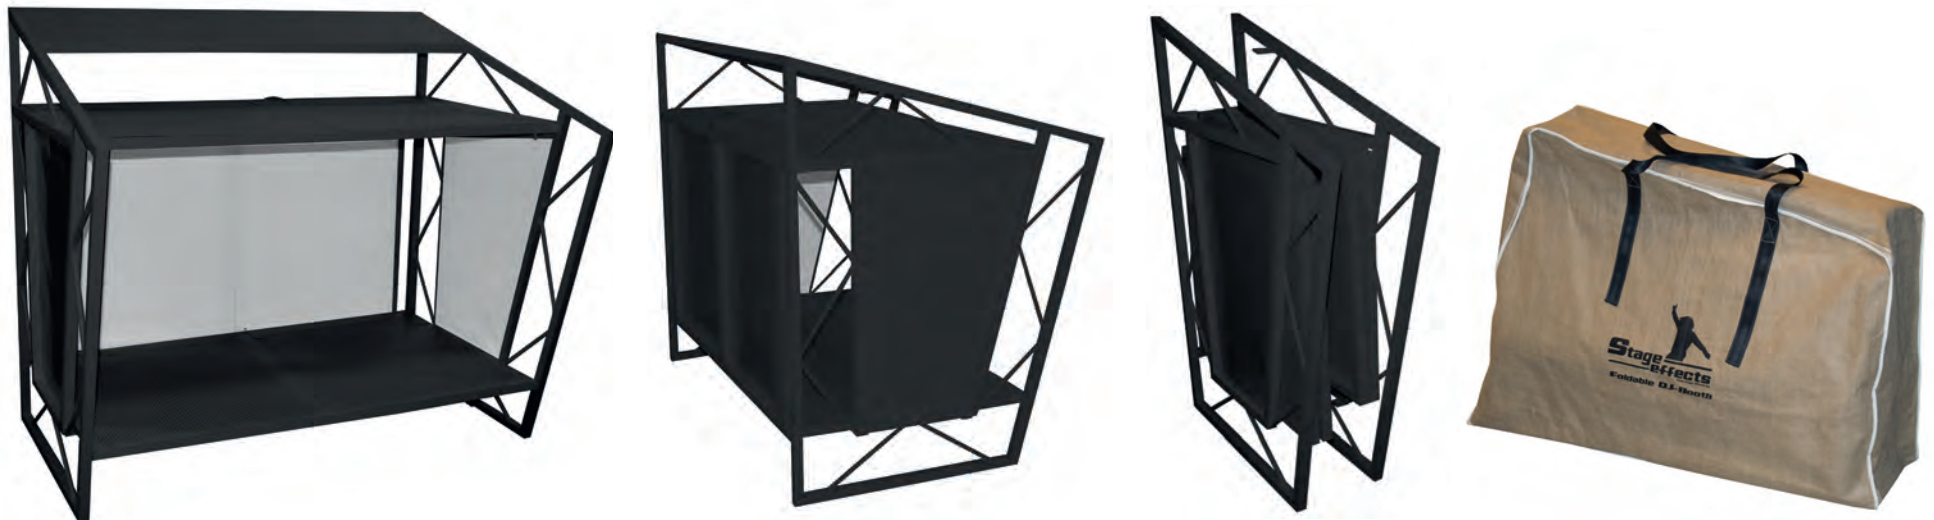

- 84927 ..... White
- 84928 ..... Black

The Stage-Effects foldable mobile DJ booth is a sleek portable DJ stand. A High-impact visual solution for any mobile DJ or Club DJ setup. It can also be used for AV presentations, exhibitions and conferences with its eye-catching design.

Easy to assemble and transport.
Transportation bag included.