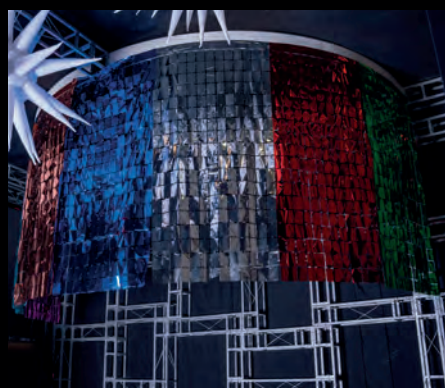

Incl. turning plate. Easy and fast
mounting.
Suitable for different sizes of mirror balls.

Foil Curtain, 12 colors

87000

Size.....200 x 100 cm

Shiny effect ■ Instant decoration ■ Easy to use

Metallic Decoration