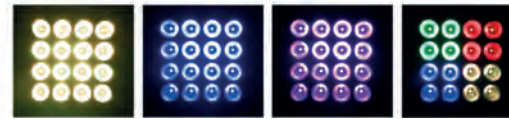

Voltage.....AC 100 - 240 V
Frequency.....50 ~ 60 Hz
Power.....200 W
LED.....16 x 10 RGBW 4-in-1 COB LED
Control mode.....Auto-play, master/slave, DMX
DMX channels.....5/25 channels
Size.....360 x 395 x 190 mm
Weight.....10 kg

This MATRIX blinder features single pixel control, strobe, dimmer, static color, color macro, color temperature correction, auto programs and sound programs.