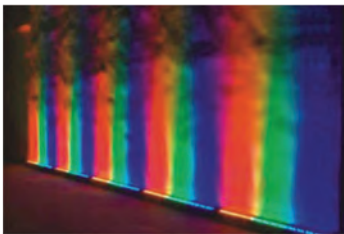

LED Cameleon bar 14 x 3 W

87126

Voltage.....AC 100 ~ 220 V
Frequency.....50 - 60 Hz
Power.....80 W
Light source.....14 x 3 W full-color or amber
LED + 60 x SMD5050
Beam angle.....6 degrees
Control mode.....sound control, auto,
DMX512
Effects....color chasing, color mixing, water-
flowing, washing, strobe, fading, dimming

Long RGB LED bar

64606

Voltage.....AC 220 - 240 V
Frequency.....50 ~ 60 Hz
LED.....252 LEDs / 5 mm
Control mode.....Auto-play, sound,
DMX
Size.....85 x 1070 x 55 mm
Weight.....3 kg

Indoor use.