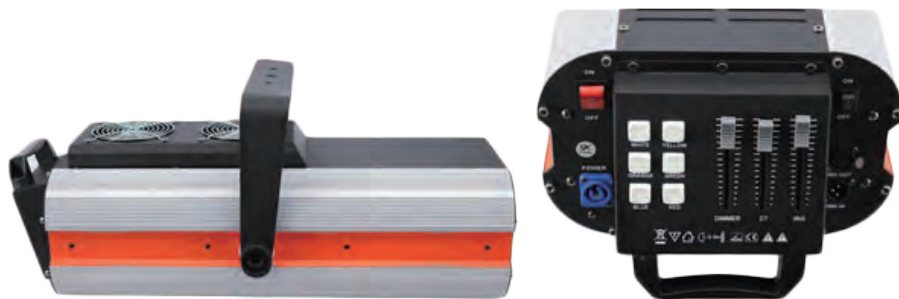

LED Follow Spot

85581

Voltage.....AC 220 - 240 V
Frequency.....50 ~ 60 Hz
Total Power.....500 W
Light Source.....1 x 300W 7500K LED
Color wheel.....5 colors plus white, plus iris
Color temp. wheel.....5800K, 4600K, 3200K
Beam angle ..... 1-9°
DMX mode ..... 4 DMX channels
Control mode .....DMX or panel control
Dimensions..... 550 x 310 x 270 mm
Weight ..... 13 kg

Stand included.