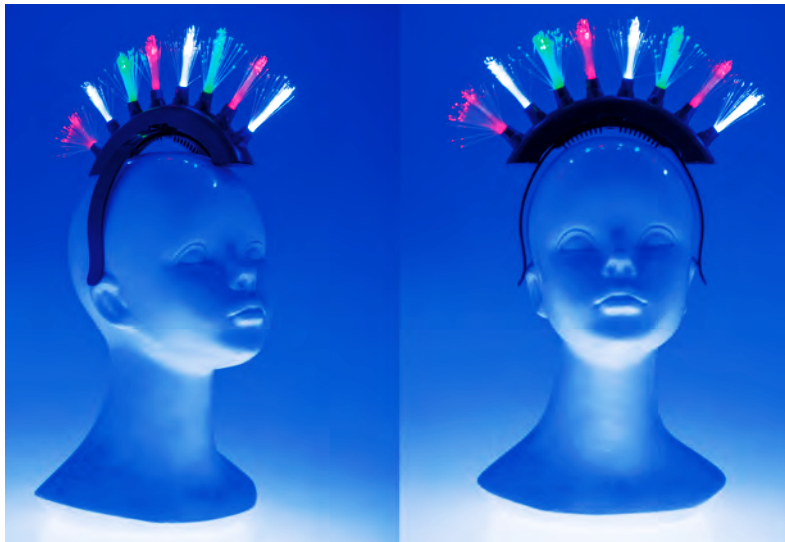

65230

12 Maracas With Light, 6 asst.