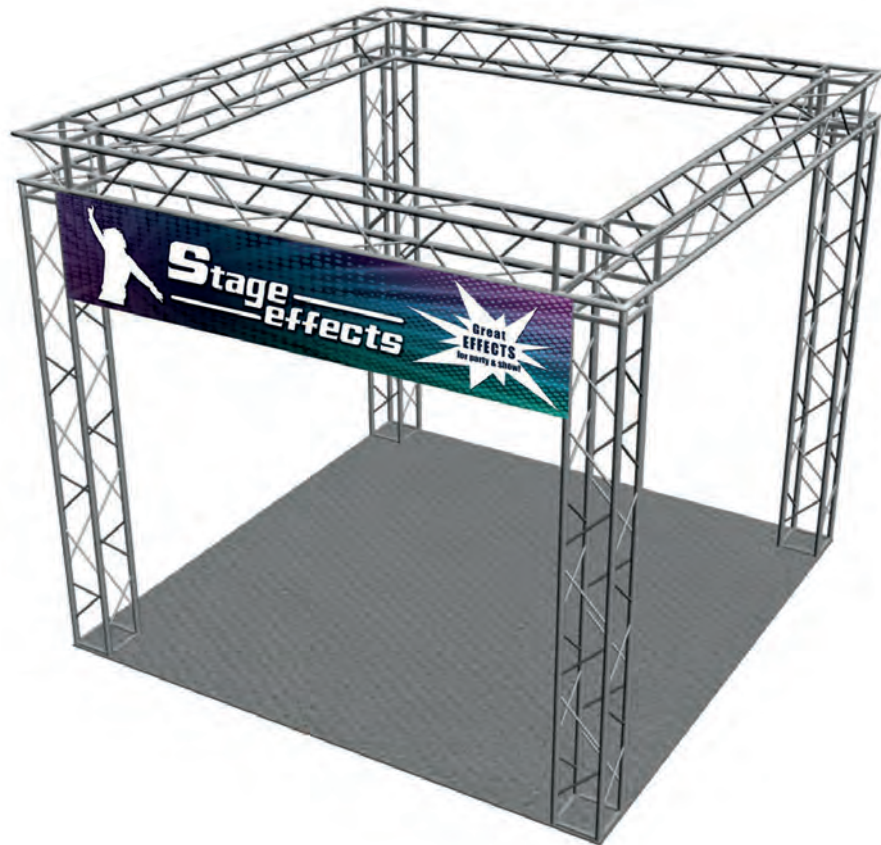

Square Iron Trusses 20 x 20

85167.....	20 x 20 x 50 cm
84035.....	20 x 20 x 80 cm
84271.....	20 x 20 x 90 cm
84272.....	20 x 20 x 100 cm
84278.....	20 x 20 x 120 cm
84273.....	20 x 20 x 200 cm

Screws are delivered with every truss.