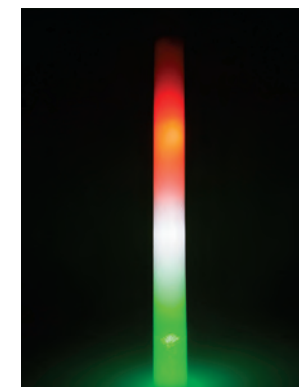

Foamstick RGB Light

65162

Battery operated foam light stick.
Different light effect programs.
RGB light colors.

Size..... 48 cm

Foamstick, 3 Colors

Size..... 48 cm

65233

blue / white / red