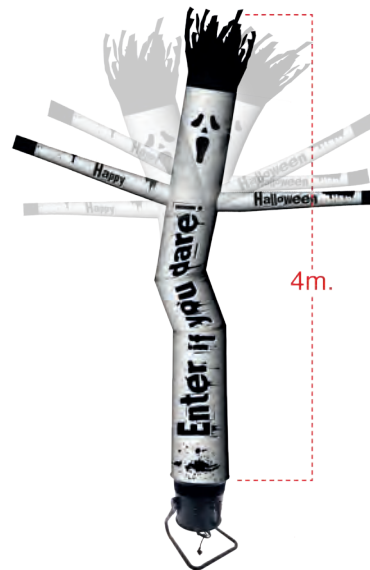

Inflatable column with light color
changes.
16 colors, 4 programs, dimmable.

DC Fan

85238

Power.....5V DC - 24V DC (4 x AA)
Size.....80 x 80 x 25 mm

Silent fan with 2 protection grids.
Battery holder for 4 AA batteries.

Inflatable Tent

85513

Voltage..... AC 220 - 240 V
 Frequency..... 50 Hz
 Power..... 450 W
 Color..... Black
 Material..... Nylon
 Tent size..... 450 x 450 x 300 cm
 Blower Size..... 42 x 40 x 26 cm
 Blower weight..... 5.5 kg

CE blower included

Skydancer Fabric

84443

Voltage..... AC 220 - 240 V
 Frequency..... 50 ~ 60 Hz
 Size..... 400 cm

YouTube

CE Blower

84111 750W CE blower for skydancer 4-6 m
 64614 1100W CE blower for skydancer 15 m