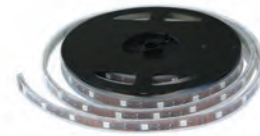

LED Ribbon Set 30SMD

64643

Length.....5 m