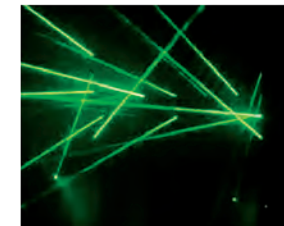

Size .....170 x 115 x 150 mm
Weight .....0.5 kg

The reflecting mirror allows you to easily
change the direction of the laser beam.
No power required.

The effect is similar to adding an extra
laser beam