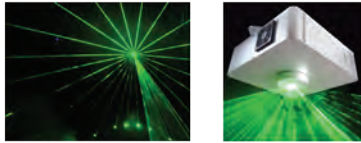

Green Ceiling Laser

84291

Voltage.....AC 220 - 240 V
Frequency.....50 ~ 60 Hz
Laser power ..... G > 120 mW
Laser diode.....G: 532 nm
Control mode.....Auto-play, sound, DMX
DMX .....12 channels
Scanner speed.....20 kpps
Size.....340 x 290 x 129 mm
Weight.....4.5 kg

Ceiling type laser. Using a special wide angle lens, the laser covers all areas with animations and powerful effects.

Green laser

64455

Voltage.....AC 220 - 240 V
Frequency.....50 ~ 60 Hz
Laser power ..... G > 40 mW
Laser diode.....G: 532 nm
Control mode.....Auto-play, sound
Scanner angle.....± 18°
Size.....230 x 185 x 86 mm
Weight.....2.4 kg

Max 12 units can be connected in series to show synchronous effects. Can display various light beams and patterns. Easy to operate. Can display laser patterns specified by international laser display association such as diffusing laser network, slowly rotating color fan, time and space tunnel and fairy flowers, etc...

Pro Green Titan Laser 1 W

64594

Voltage.....AC 220 - 240 V
Frequency.....50 ~ 60 Hz
Laser power ..... G > 1 W
Laser diode.....G: 532 nm
Control mode.....Auto-play, sound, DMX, ILDA
DMX .....26 channels
Scanner speed.....30 kpps
Size.....485 x 290 x 210 mm
Weight.....11 kg

Single pattern. Zoom in / out, horizontal / vertical, rotation, wave, dot-line, ...

In flightcase