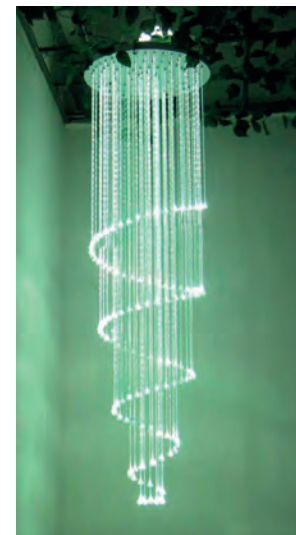

4 programs built-in.
For indoor + outdoor use.

Flame Light Bulb

84982

Voltage..... AC 220 - 240V
Frequency..... 50 ~ 60 Hz
Fitting..... E14

LED Fibre Chandelier

85374

Voltage..... AC 220 - 240 V
Frequency..... 50 ~ 60 Hz
Power..... 200 W
LED..... 30W COB LED
Size..... 1200 x 600 x 600 mm
Control mode..... Auto-play, sound, DMX, master/slave