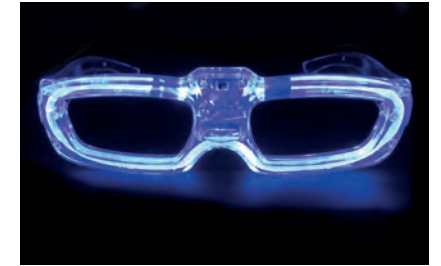

58393

58394

58395

58396

Sound Activated LED Glasses

65235

Flashes synchronously with the music
3 colors, green, red, blue

Fluorescent UV Tape