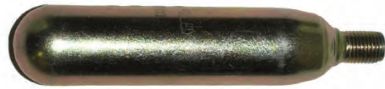

Co² Bottle

64557