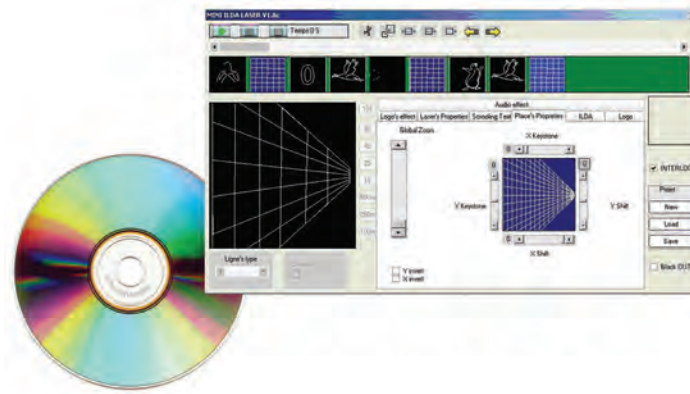

Mini ILDA Laser software 64549

Easy to use, make your own illustrations and effects. Create your own lasershow, animations and moving text.