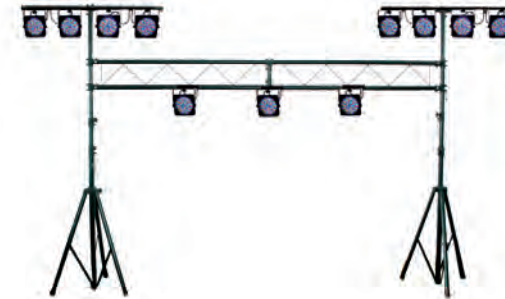

Light Stand Set

84197

Material.....Aluminium
Color.....Black
Load capacity .....100 kg
Height .....Adjustable range 200 - 400 cm
Tube ..... $\varnothing$ 35 - 38 mm
Width.....300 cm
T-bar.....120 cm
Weight.....16 kg