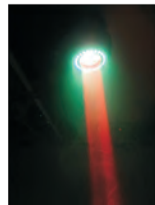

LED Moving Head 15 W

85784