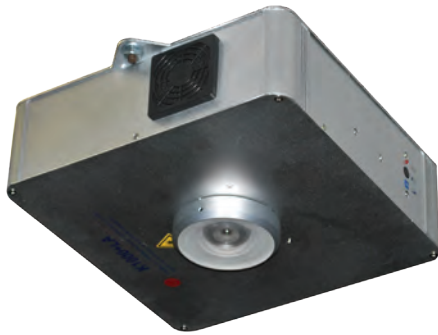

Green Ceiling Laser

84291